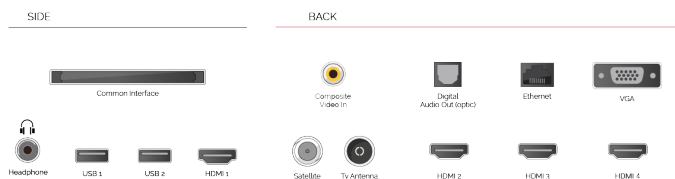

E

70kWh/1000

HIGHLIGHTS

- ⊗ Android TV
- ⊗ Google Assistant
- ⊗ Chromecast Built in
- ⊗ 4K UHD HDR
- ⊗ Dolby Vision HDR
- ⊗ Google Play Store

CONNECTIONS

SIZE

DISPLAY

Screen Size (inch / cm)	58" / 146cm
Panel Type	DLED
Resolution	Ultra HD (3840 x 2160)
Brightness	350

SOUND

Dolby Audio™	Yes
Audio Output Power (RMS)	2x10W
Speaker Type	Down Firing
Internal Subwoofer	No
Sound Modes	Music, Movie, Speech, Classic, Flat, User
DTS	Yes
Equalizer	5 band
Onkyo	Sound by Onkyo

ACCESSORIES