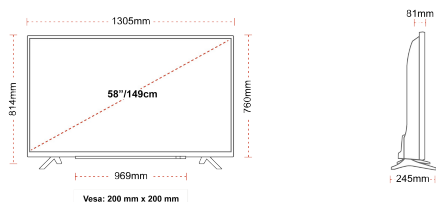

- ⊗ Android TV
- ⊗ Google Assistant
- ⊗ Chromecast Built in
- ⊗ 4K UHD HDR
- ⊗ Dolby Vision HDR
- ⊗ Google Play Store

**CONNECTIONS**

**SIZE**

**DISPLAY**

Screen Size (inch / cm)	58" / 146cm
Panel Type	DLED
Resolution	Ultra HD (3840 x 2160)
Brightness	350

**MECHANICAL**

Boxed dimensions (mm)	1430 x 154 x 899
Dimensions with stand (mm)	1305 x 245 x 814
Dimensions without Stand (mm)	1305 x 81 x 760
Gross Weight (kg)	20,0
Net Weight (kg)	15,5
VESA (Wall mount) WxH	200mm x 200mm
Screw Size	M6