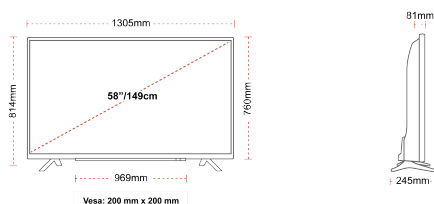

E

70kWh/1000

HIGHLIGHTS

- ⊗ Android TV
- ⊗ Google Assistant
- ⊗ Chromecast Built in
- ⊗ 4K UHD HDR
- ⊗ Dolby Vision HDR
- ⊗ Google Play Store

CONNECTIONS

SIZE

DISPLAY

Screen Size (inch / cm)	58" / 146cm
Panel Type	DLED
Resolution	Ultra HD (3840 x 2160)
Brightness	350

MECHANICAL

Boxed dimensions (mm)	1430 x 154 x 899
Dimensions with stand (mm)	1305 x 245 x 814
Dimensions without Stand (mm)	1305 x 81 x 760
Gross Weight (kg)	20,0
Net Weight (kg)	15,5
VESA (Wall mount) WxH	200mm x 200mm
Screw Size	M6