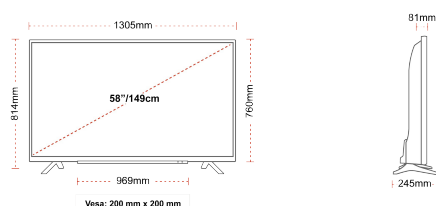

HIGHLIGHTS

- ⌵ Ultra HD (4K)
- ⌵ 3x HDMI, 2x USB
- ⌵ Dolby Vision HDR
- ⌵ Sound by Onkyo
- ⌵ HDR10
- ⌵ HLG (Hybrid Log Gamma)

CONNECTIONS

SIZE

DISPLAY

Screen Size (inch / cm)	58" / 146cm
Panel Type	D-LED
Resolution	UHD (3840 x 2160)
Brightness	350

MECHANICAL

Boxed dimensions (mm)	1430 x 154 x 884
Dimensions with stand (mm)	1305 x 245 x 814
Dimensions without Stand (mm)	1305 x 81 x 760
VESA (Wall mount) WxH	200mm x 200mm

POWER / ENERGY

Stand-By Energy Consumption (Average)	0,5W
Working Voltage - Frequency	220-240VAC 50Hz
Luminance %	72%
12V TV (Mobile TV)	No