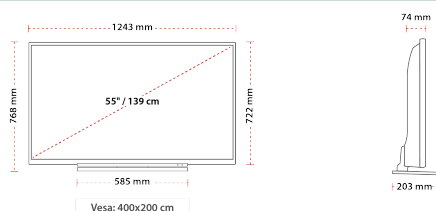

CONNECTIONS

SIZE

DISPLAY

Screen Size (inch / cm)	55" / 140cm
Panel Type	D-LED
Resolution	UHD (3840 x 2160)
Brightness	350

SOUND

Dolby Audio™	Yes
Audio Output Power (RMS)	2x10W
Speaker Type	Downfiring Speaker Box
Internal Subwoofer	No
Sound Modes	Music, Movie, Speech, Classic, Flat, User
DTS	DTSTM HD + DTSTM TruSurround
Equalizer	5 Band
Onkyo	Sound by Onkyo