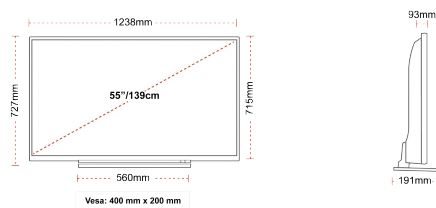

CONNECTIONS

SIZE

DISPLAY

Screen Size (inch / cm)	55" / 139cm
Panel Type	DLED
Resolution	Ultra HD (3840 x 2160)
Brightness	350

SOUND

Dolby Audio™	Yes
Audio Output Power (RMS)	2x10W + 12W
Speaker Type	Down Firing
Internal Subwoofer	Yes
Sound Modes	Music, Movie, Speech, Classic, Flat, User
DTS	DTS HD + DTS TruSurround
Equalizer	5 Band
Onkyo	Sound by Onkyo

MECHANICAL

Boxed dimensions (mm)	1369 x 165 x 860
Dimensions with stand (mm)	1238 x 191 x 727
Dimensions without Stand (mm)	1238 x 93 x 715
Gross Weight (kg)	24
Net Weight (kg)	19
VESA (Wall mount) WxH	400mm x 200mm