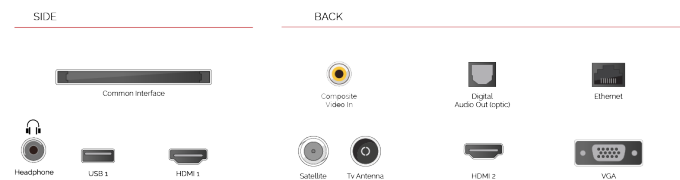

TRU
RESOLUTION

Automatically up-scales non 4K content so you can experience your favourite movies and TV shows in the highest resolution.

TRU
FLOW

Predicts the frame in between the frames to create smoother viewing in fast-paced scenes. Perfect for sport and movies.

TRU
MICRO DIMMING

Enhances the contrast of an image by optimising the darker and brighter regions to create a more realistic image.

HIGHLIGHTS

- ⌕ 4K HDR UHD
- ⌕ TRU Picture Engine
- ⌕ 4x HDMI, 2x USB
- ⌕ Dolby Vision HDR
- ⌕ Sound by Onkyo
- ⌕ Internal WLAN & Bluetooth

CONNECTIONS

SIZE

DISPLAY

Screen Size (inch / cm)	55" / 139cm
Panel Type	DLED
Resolution	Ultra HD (3840 x 2160)
Brightness	350

SOUND

Dolby Audio™	Yes
Audio Output Power (RMS)	2x10W + 12W
Speaker Type	Down Firing
Internal Subwoofer	Yes
Sound Modes	Music, Movie, Speech, Classic, Flat, User
DTS	DTS HD + DTS TruSurround
Equalizer	5 Band
Onkyo	Sound by Onkyo