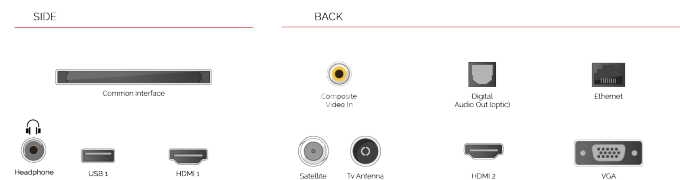

Immerse yourself in the on-screen action with one of our Toshiba Dolby Vision compatible TVs. The preferred HDR video format of movie makers around the world, Dolby Vision uses dynamic metadata to read and calculate exactly the right brightness level for every TV frame.

CONNECTIONS

SIZE

DISPLAY

Screen Size (inch / cm)	55" / 139cm
Panel Type	DLED
Resolution	Ultra HD (3840 x 2160)
Brightness	350

SOUND

Dolby Audio™	Yes
Audio Output Power (RMS)	2x10W
Speaker Type	Down Firing
Internal Subwoofer	No
Sound Modes	Music, Movie, Speech, Classic, Flat, User
DTS	DTS HD + DTS TruSurround
Equalizer	5 Band
Onkyo	Sound by Onkyo