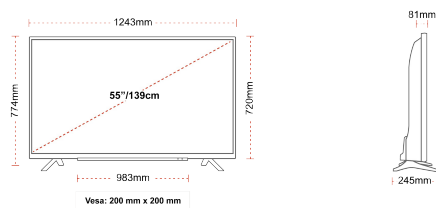

CONNECTIONS

SIZE

DISPLAY

Screen Size (inch / cm)	55" / 139cm
Panel Type	DLED
Resolution	Ultra HD (3840 x 2160)
Brightness	350

SOUND

Dolby Audio™	Yes
Audio Output Power (RMS)	2x10W
Speaker Type	Down Firing
Internal Subwoofer	No
Sound Modes	Music, Movie, Speech, Classic, Flat, User
DTS	DTS HD + DTS TruSurround
Equalizer	5 Band
Onkyo	Sound by Onkyo

MECHANICAL

Boxed dimensions (mm)	1369 x 154 x 860
Dimensions with stand (mm)	1243 x 245 x 774
Dimensions without Stand (mm)	1243 x 81 x 720
Gross Weight (kg)	18,5
Net Weight (kg)	14
VESA (Wall mount) WxH	200mm x 200mm