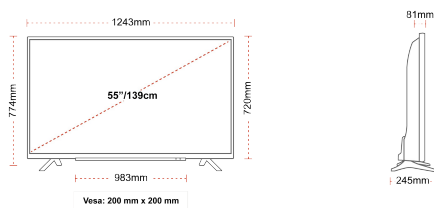

## SIZE

## DISPLAY

Screen Size (inch / cm)	55" / 139cm
Panel Type	DLED
Resolution	Ultra HD (3840 x 2160)
Brightness	350

## MECHANICAL

Boxed dimensions (mm)	1369 x 154 x 860
Dimensions with stand (mm)	1243 x 245 x 774
Dimensions without Stand (mm)	1243 x 81 x 720
Gross Weight (kg)	18,5
Net Weight (kg)	14
VESA (Wall mount) WxH	200mm x 200mm