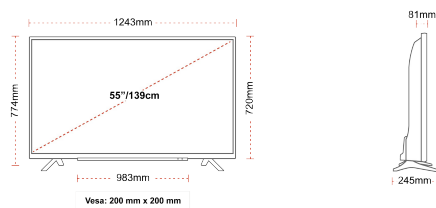

## SIZE

## DISPLAY

Screen Size (inch / cm)	55" / 139cm
Panel Type	DLED
Resolution	Ultra HD (3840 x 2160)
Brightness	350

## MECHANICAL

Boxed dimensions (mm)	1369 x 154 x 860
Dimensions with stand (mm)	1243 x 245 x 774
Dimensions without Stand (mm)	1243 x 81 x 720
Gross Weight (kg)	18,5
Net Weight (kg)	14
VESA (Wall mount) WxH	200mm x 200mm