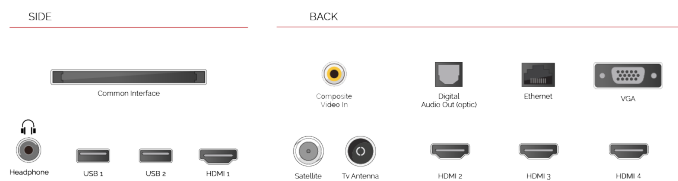

CONNECTIONS

SIZE