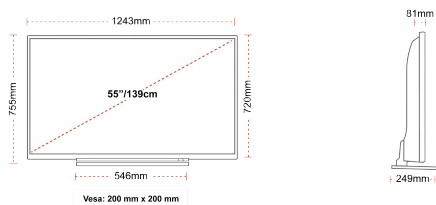

**DISPLAY**

Screen Size (inch / cm)	55" / 139cm
Panel Type	DLED
Resolution	Ultra HD (3840 x 2160)
Brightness	350

**SOUND**

Dolby Audio™	Yes
Audio Output Power (RMS)	2x10W
Speaker Type	Down Firing
Internal Subwoofer	No
Sound Modes	Music, Movie, Speech, Classic, Flat, User
DTS	Yes
Equalizer	Yes
Onkyo	Sound by Onkyo

**MECHANICAL**

Boxed dimensions (mm)	1369 x 154 x 860
Dimensions with stand (mm)	1243 x 249 x 754
Dimensions without Stand (mm)	1243 x 81 x 719
Gross Weight (kg)	21
Net Weight (kg)	16
VESA (Wall mount) WxH	200mm x 200mm
Screw Size	M6