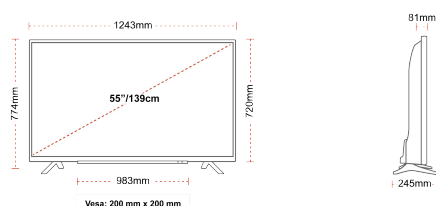

HIGHLIGHTS

- ⌵ Ultra HD (4K)
- ⌵ 3x HDMI, 2x USB
- ⌵ Dolby Vision HDR
- ⌵ Sound by Onkyo
- ⌵ HDR10
- ⌵ HLG (Hybrid Log Gamma)

CONNECTIONS

SIZE

DISPLAY

Screen Size (inch / cm)	55" / 139cm
Panel Type	D-LED
Resolution	UHD (3840 x 2160)
Brightness	350

MECHANICAL

Boxed dimensions (mm)	1369 x 154 x 860
Dimensions with stand (mm)	1243 x 245 x 774
Dimensions without Stand (mm)	1243 x 81 x 720
Gross Weight (kg)	18,5
Net Weight (kg)	14
VESA (Wall mount) WxH	200mm x 200mm