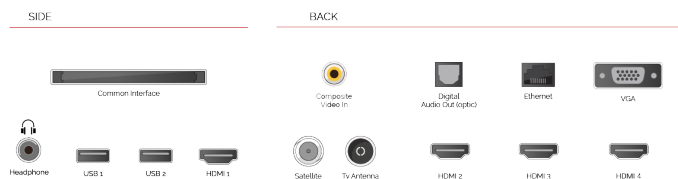

**SIZE**

**DISPLAY**

Screen Size (inch / cm)	50" / 126cm
Panel Type	DLED
Resolution	Ultra HD (3840 x 2160)
Brightness	320

**SOUND**

Dolby Audio™	Yes
Audio Output Power (RMS)	2x10W
Speaker Type	Down Firing
Internal Subwoofer	No
Sound Modes	Music, Movie, Speech, Classic, Flat, User
DTS	Yes
Equalizer	5 band
Onkyo	Sound by Onkyo