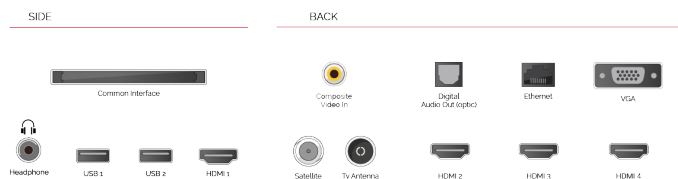

SIZE

DISPLAY

Screen Size (inch / cm)	50" / 126cm
Panel Type	DLED
Resolution	Ultra HD (3840 x 2160)
Brightness	320

SOUND

Dolby Audio™	Yes
Audio Output Power (RMS)	2x10W
Speaker Type	Down Firing
Internal Subwoofer	No
Sound Modes	Music, Movie, Speech, Classic, Flat, User
DTS	Yes
Equalizer	5 band
Onkyo	Sound by Onkyo