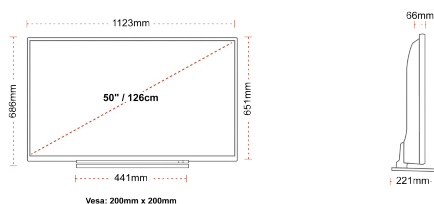

SIZE

DISPLAY

Screen Size (inch / cm)	50" / 126cm
Panel Type	DLED
Resolution	Ultra HD (3840 x 2160)
Brightness	320

SOUND

Dolby Audio™	Yes
Audio Output Power (RMS)	2x10W
Speaker Type	Down Firing
Internal Subwoofer	No
Sound Modes	Music, Movie, Speech, Classic, Flat, User
DTS	Yes
Equalizer	5 band
Onkyo	Sound by Onkyo

MECHANICAL

Boxed dimensions (mm)	1215 x 154 x 780
Dimensions with stand (mm)	1123 x 221 x 686
Dimensions without Stand (mm)	1123 x 66 x 651
Gross Weight (kg)	18,5
Net Weight (kg)	14,5
VESA (Wall mount) WxH	200mm x 200mm
Screw Size	M6