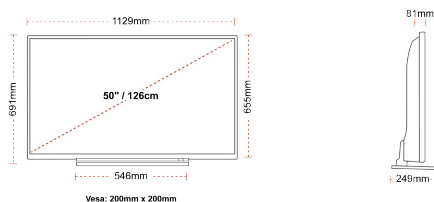

**HIGHLIGHTS**

- ⌵ Android TV
- ⌵ Google Assistant
- ⌵ Chromecast Built in
- ⌵ 4K UHD HDR
- ⌵ Dolby Vision HDR
- ⌵ Google Play Store

**CONNECTIONS**

**SIZE**

**DISPLAY**

Screen Size (inch / cm)	50" / 126cm
Panel Type	DLED
Resolution	Ultra HD (3840 x 2160)
Brightness	350

**MECHANICAL**

Boxed dimensions (mm)	1215 x 154 x 780
Dimensions with stand (mm)	1129 x 249 x 691
Dimensions without Stand (mm)	1129 x 81 x 655
Gross Weight (kg)	17
Net Weight (kg)	13
VESA (Wall mount) WxH	200mm x 200mm
Screw Size	M6