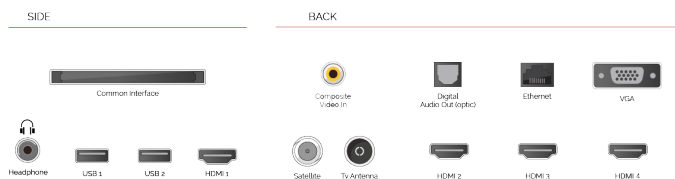

Indulge your appetite for high-quality home entertainment. Enjoy countless movies and TV shows as well as award-winning Prime Originals.

Working in collaboration with Onkyo, a global force in audio, Toshiba is bringing TV to life with enhanced sound quality. Tuned by Onkyo engineers, the speakers are designed to ensure life-like, precise sound that can be heard equally well from any seat in the room.

G
71kWh/1000

G
HDR
71kWh/1000

HIGHLIGHTS

- ⊗ Android TV
- ⊗ Google Assistant
- ⊗ Chromecast Built in
- ⊗ 4K UHD HDR
- ⊗ Dolby Vision HDR
- ⊗ Google Play Store

CONNECTIONS

SIZE

DISPLAY

Screen Size (inch / cm)	50" / 126cm
Panel Type	DLED
Resolution	Ultra HD (3840 x 2160)
Brightness	350