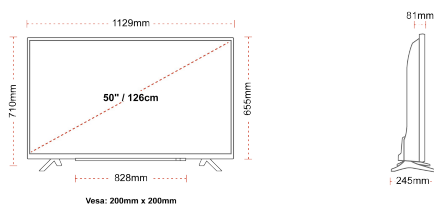

DISPLAY

Screen Size (inch / cm)	50" / 126cm
Panel Type	DLED
Resolution	Ultra HD (3840 x 2160)
Brightness	350

SOUND

Dolby Audio™	Yes
Audio Output Power (RMS)	2x10W
Speaker Type	Down Firing
Internal Subwoofer	No
Sound Modes	Music, Movie, Speech, Classic, Flat, User
DTS	Yes
Equalizer	5 band
Onkyo	Sound by Onkyo

MECHANICAL

Boxed dimensions (mm)	1215 x 154 x 780
Dimensions with stand (mm)	1129 x 245 x 710
Dimensions without Stand (mm)	1129 x 81 x 655
Gross Weight (kg)	14,5
Net Weight (kg)	10,5
VESA (Wall mount) WxH	200mm x 200mm
Screw Size	M6