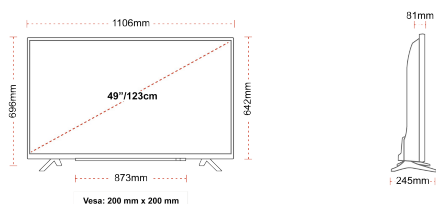

HIGHLIGHTS

- ⌵ Android TV
- ⌵ Google Assistant
- ⌵ Chromecast Built in
- ⌵ 4K UHD HDR
- ⌵ Dolby Vision HDR
- ⌵ Google Play Store

CONNECTIONS

SIZE

DISPLAY

Screen Size (inch / cm)	49" / 123cm
Panel Type	Direct Back Light (DLED)
Resolution	Ultra HD (3840 x 2160)
Brightness	350

MECHANICAL

Boxed dimensions (mm)	1195 x 154 x 765
Dimensions with stand (mm)	1106 x 245 x 696
Dimensions without Stand (mm)	1106 x 81 x 642
Gross Weight (kg)	15
Net Weight (kg)	10
VESA (Wall mount) WxH	200mm x 200mm
Screw Size	M6