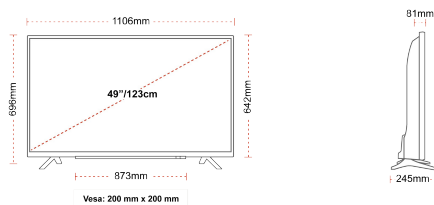

HIGHLIGHTS

- ⌵ Android TV
- ⌵ Google Assistant
- ⌵ Chromecast Built in
- ⌵ 4K UHD HDR
- ⌵ Dolby Vision HDR
- ⌵ Google Play Store

CONNECTIONS

SIZE

DISPLAY

Screen Size (inch / cm)	49" / 123cm
Panel Type	Direct Back Light (DLED)
Resolution	Ultra HD (3840 x 2160)
Brightness	350

MECHANICAL

Boxed dimensions (mm)	1195 x 154 x 765
Dimensions with stand (mm)	1106 x 245 x 696
Dimensions without Stand (mm)	1106 x 81 x 642
Gross Weight (kg)	15
Net Weight (kg)	10
VESA (Wall mount) WxH	200mm x 200mm
Screw Size	M6