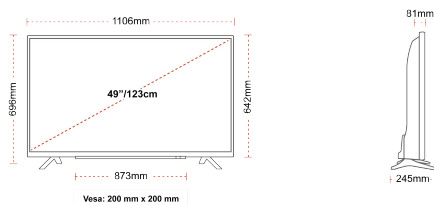

**DISPLAY**

Screen Size (inch / cm)	49" / 123cm
Panel Type	Direct Back Light (DLED)
Resolution	Ultra HD (3840 x 2160)
Brightness	350

**SOUND**

Dolby Audio™	Yes
Audio Output Power (RMS)	2x10W
Speaker Type	Down Firing
Internal Subwoofer	No
Sound Modes	Smart, Movie, Music, News
DTS	Yes
Equalizer	5 band
Onkyo	Sound by Onkyo

**MECHANICAL**

Boxed dimensions (mm)	1195 x 154 x 765
Dimensions with stand (mm)	1106 x 245 x 696
Dimensions without Stand (mm)	1106 x 81 x 642
Gross Weight (kg)	15
Net Weight (kg)	10
VESA (Wall mount) WxH	200mm x 200mm
Screw Size	M6