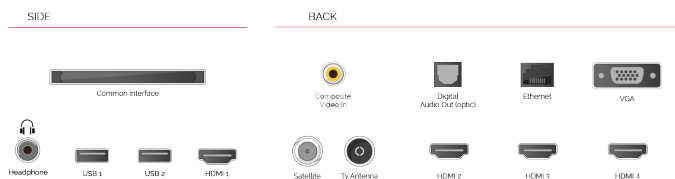

HIGHLIGHTS

- ⌵ Android TV
- ⌵ Google Assistant
- ⌵ Chromecast Built in
- ⌵ 4K UHD HDR
- ⌵ Dolby Vision HDR
- ⌵ Google Play Store

CONNECTIONS

SIZE

DISPLAY

Screen Size (inch / cm)	49" / 123cm
Panel Type	Direct Back Light (DLED)
Resolution	Ultra HD (3840 x 2160)
Brightness	350