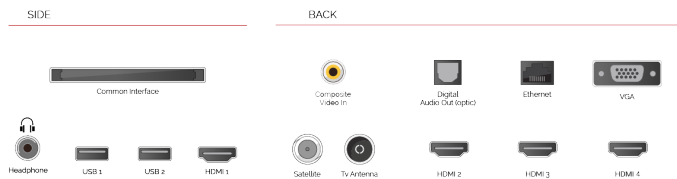

**CONNECTIONS**

**SIZE**

**DISPLAY**

Screen Size (inch / cm)	49" / 123cm
Panel Type	Direct Back Light (DLED)
Resolution	Ultra HD (3840 x 2160)
Brightness	350

**SOUND**

Dolby Audio™	Yes
Audio Output Power (RMS)	2x10W
Speaker Type	Down Firing
Internal Subwoofer	No
Sound Modes	Smart, Movie, Music, News
DTS	Yes
Equalizer	5 band
Onkyo	No