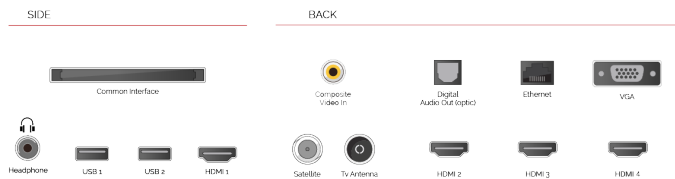

CONNECTIONS

SIZE

DISPLAY

Screen Size (inch / cm)	49" / 123cm
Panel Type	Direct Back Light (DLED)
Resolution	Ultra HD (3840 x 2160)
Brightness	350

SOUND

Dolby Audio™	Yes
Audio Output Power (RMS)	2x10W
Speaker Type	Down Firing
Internal Subwoofer	No
Sound Modes	Smart, Movie, Music, News
DTS	Yes
Equalizer	5 band
Onkyo	No