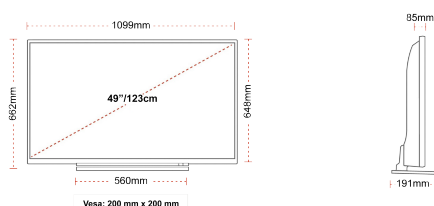

CONNECTIONS

SIZE

DISPLAY

Screen Size (inch / cm)	49" / 123cm
Panel Type	DLED
Resolution	Ultra HD (3840 x 2160)
Brightness	350

SOUND

Dolby Audio™	Yes
Audio Output Power (RMS)	2x10W + 12W
Speaker Type	Down Firing
Internal Subwoofer	Yes
Sound Modes	Music, Movie, Speech, Classic, Flat, User
DTS	DTS HD + DTS TruSurround
Equalizer	5 Band
Onkyo	Sound by Onkyo

MECHANICAL

Boxed dimensions (mm)	1195 x 165 x 765
Dimensions with stand (mm)	1099 x 191 x 662
Dimensions without Stand (mm)	1099 x 85 x 648
Gross Weight (kg)	20
Net Weight (kg)	15,5
VESA (Wall mount) WxH	200mm x 200mm