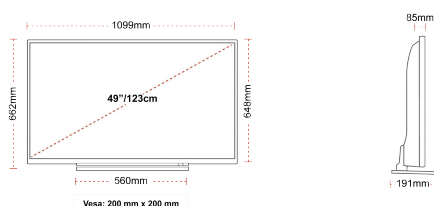

## SIZE

## DISPLAY

Screen Size (inch / cm)	49" / 123cm
Panel Type	DLED
Resolution	Ultra HD (3840 x 2160)
Brightness	350

## MECHANICAL

Boxed dimensions (mm)	1195 x 165 x 765
Dimensions with stand (mm)	1099 x 191 x 662
Dimensions without Stand (mm)	1099 x 85 x 648
Gross Weight (kg)	20
Net Weight (kg)	15,5
VESA (Wall mount) WxH	200mm x 200mm