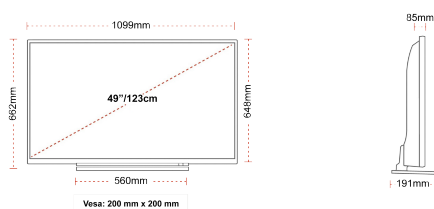

CONNECTIONS

SIZE

DISPLAY

Screen Size (inch / cm)	49" / 123cm
Panel Type	DLED
Resolution	Ultra HD (3840 x 2160)
Brightness	350

SOUND

Dolby Audio™	Yes
Audio Output Power (RMS)	2x10W + 12W
Speaker Type	Down Firing
Internal Subwoofer	Yes
Sound Modes	Music, Movie, Speech, Classic, Flat, User
DTS	DTS HD + DTS TruSurround
Equalizer	5 Band
Onkyo	Sound by Onkyo

MECHANICAL

Boxed dimensions (mm)	1195 x 165 x 765
Dimensions with stand (mm)	1099 x 191 x 662
Dimensions without Stand (mm)	1099 x 85 x 648
Gross Weight (kg)	20
Net Weight (kg)	15,5
VESA (Wall mount) WxH	200mm x 200mm