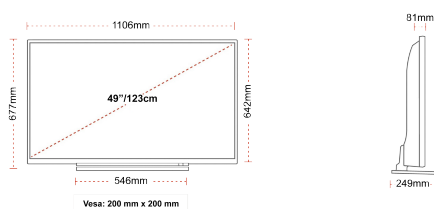

HIGHLIGHTS

- ⌕ 4K UHD HDR
- ⌕ TRU Picture Engine
- ⌕ 4x HDMI, 2x USB
- ⌕ Dolby Vision HDR
- ⌕ Sound by Onkyo
- ⌕ Integriertes WLAN & Bluetooth®

CONNECTIONS

SIZE

DISPLAY

Screen Size (inch / cm)	49" / 123cm
Panel Type	DLED
Resolution	Ultra HD (3840 x 2160)
Brightness	350

MECHANICAL

Boxed dimensions (mm)	1195 x 154 x 765
Dimensions with stand (mm)	1106 x 249 x 677
Dimensions without Stand (mm)	1106 x 81 x 642
Gross Weight (kg)	16,5
Net Weight (kg)	12
VESA (Wall mount) WxH	200mm x 200mm