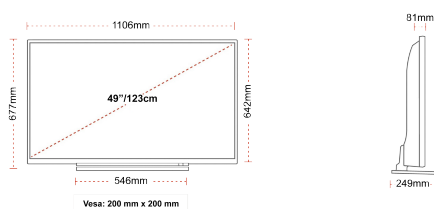

HIGHLIGHTS

- ④ 4K UHD HDR
- ④ TRU Picture Engine
- ④ 4x HDMI, 2x USB
- ④ Dolby Vision HDR
- ④ Sound by Onkyo
- ④ Integriertes WLAN & Bluetooth®

CONNECTIONS

SIZE

DISPLAY

Screen Size (inch / cm)	49" / 123cm
Panel Type	DLED
Resolution	Ultra HD (3840 x 2160)
Brightness	350

MECHANICAL

Boxed dimensions (mm)	1195 x 154 x 765
Dimensions with stand (mm)	1106 x 249 x 677
Dimensions without Stand (mm)	1106 x 81 x 642
Gross Weight (kg)	16,5
Net Weight (kg)	12
VESA (Wall mount) WxH	200mm x 200mm