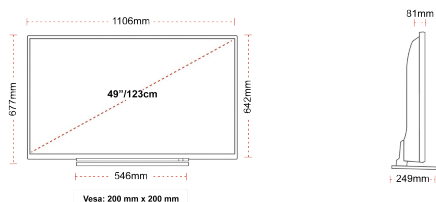

G
69kWh/1000

G
HDR
69kWh/1000

HIGHLIGHTS

- ⊗ Android TV
- ⊗ Google Assistant
- ⊗ Chromecast Built in
- ⊗ 4K UHD HDR
- ⊗ Dolby Vision HDR
- ⊗ Google Play Store

CONNECTIONS

SIZE

DISPLAY

Screen Size (inch / cm)	49" / 123cm
Panel Type	DLED
Resolution	Ultra HD (3840 x 2160)
Brightness	350

MECHANICAL

Boxed dimensions (mm)	1195 x 154 x 765
Dimensions with stand (mm)	1106 x 249 x 673
Dimensions without Stand (mm)	1106 x 81 x 641
Gross Weight (kg)	17
Net Weight (kg)	12
VESA (Wall mount) WxH	200mm x 200mm
Screw Size	M6