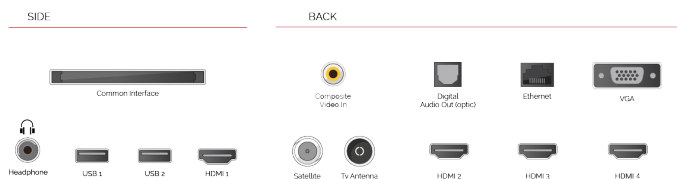

G
69kWh/1000

G
HDR
69kWh/1000

HIGHLIGHTS

- ⊗ Android TV
- ⊗ Google Assistant
- ⊗ Chromecast Built in
- ⊗ 4K UHD HDR
- ⊗ Dolby Vision HDR
- ⊗ Google Play Store

CONNECTIONS

SIZE

DISPLAY

Screen Size (inch / cm)	49" / 123cm
Panel Type	DLED
Resolution	Ultra HD (3840 x 2160)
Brightness	350