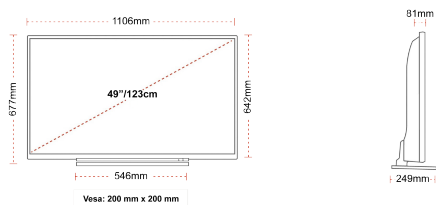

G
69kWh/1000

G
HDR
69kWh/1000

HIGHLIGHTS

- ⊗ Android TV
- ⊗ Google Assistant
- ⊗ Chromecast Built in
- ⊗ 4K UHD HDR
- ⊗ Dolby Vision HDR
- ⊗ Google Play Store

CONNECTIONS

SIZE

DISPLAY

Screen Size (inch / cm)	49" / 123cm
Panel Type	DLED
Resolution	Ultra HD (3840 x 2160)
Brightness	350

MECHANICAL

Boxed dimensions (mm)	1195 x 154 x 765
Dimensions with stand (mm)	1106 x 249 x 673
Dimensions without Stand (mm)	1106 x 81 x 641
Gross Weight (kg)	17
Net Weight (kg)	12
VESA (Wall mount) WxH	200mm x 200mm
Screw Size	M6