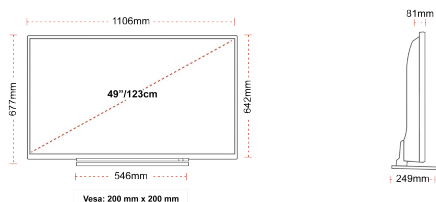

G
69kWh/1000

G
HDR
69kWh/1000

HIGHLIGHTS

- ⌵ Android TV
- ⌵ Google Assistant
- ⌵ Chromecast Built in
- ⌵ 4K UHD HDR
- ⌵ Dolby Vision HDR
- ⌵ Google Play Store

CONNECTIONS

SIZE

DISPLAY

Screen Size (inch / cm)	49" / 123cm
Panel Type	DLED
Resolution	Ultra HD (3840 x 2160)
Brightness	350

MECHANICAL

Boxed dimensions (mm)	1195 x 154 x 765
Dimensions with stand (mm)	1106 x 249 x 673
Dimensions without Stand (mm)	1106 x 81 x 641
Gross Weight (kg)	17
Net Weight (kg)	12
VESA (Wall mount) WxH	200mm x 200mm
Screw Size	M6