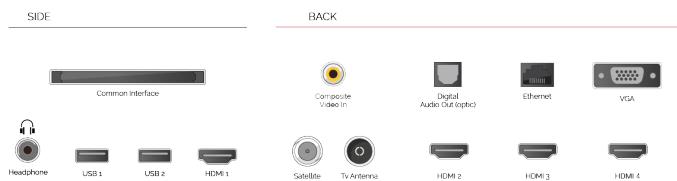

G
69kWh/1000

G
HDR
69kWh/1000

HIGHLIGHTS

- ⌕ Android TV
- ⌕ Google Assistant
- ⌕ Chromecast Built in
- ⌕ 4K UHD HDR
- ⌕ Dolby Vision HDR
- ⌕ Google Play Store

CONNECTIONS

SIZE

DISPLAY

Screen Size (inch / cm)	49" / 123cm
Panel Type	DLED
Resolution	Ultra HD (3840 x 2160)
Brightness	350