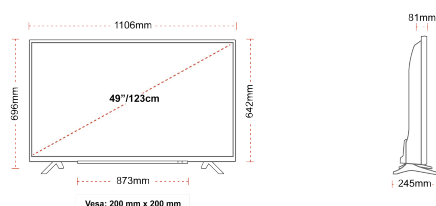

HIGHLIGHTS

- ⌵ Ultra HD (4K)
- ⌵ 3x HDMI, 2x USB
- ⌵ Dolby Vision HDR
- ⌵ Sound by Onkyo
- ⌵ HDR10
- ⌵ HLG (Hybrid Log Gamma)

CONNECTIONS

SIZE

DISPLAY

Screen Size (inch / cm)	49" / 123cm
Panel Type	D-LED
Resolution	UHD (3840 x 2160)
Brightness	350

MECHANICAL

Boxed dimensions (mm)	1195 x 154 x 765
Dimensions with stand (mm)	1106 x 245 x 696
Dimensions without Stand (mm)	1106 x 81 x 642
Gross Weight (kg)	14,5
Net Weight (kg)	10
VESA (Wall mount) WxH	200mm x 200mm