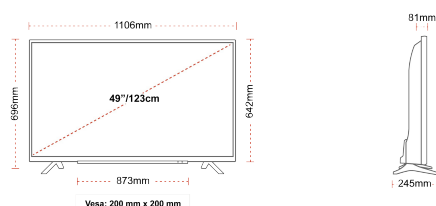

## SIZE

## DISPLAY

Screen Size (inch / cm)	49" / 123cm
Panel Type	D-LED
Resolution	UHD (3840 x 2160)
Brightness	350

## MECHANICAL

Boxed dimensions (mm)	1195 x 154 x 765
Dimensions with stand (mm)	1106 x 245 x 696
Dimensions without Stand (mm)	1106 x 81 x 642
Gross Weight (kg)	14,5
Net Weight (kg)	10
VESA (Wall mount) WxH	200mm x 200mm