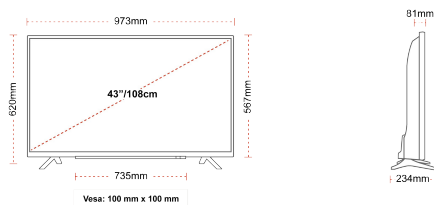

CONNECTIONS

SIZE

DISPLAY

Screen Size (inch / cm)	43" / 108cm
Panel Type	Direct Back Light (DLED)
Resolution	Ultra HD (3840 x 2160)
Brightness	350

SOUND

Dolby Audio™	Yes
Audio Output Power (RMS)	2x10W
Speaker Type	Down Firing
Internal Subwoofer	No
Sound Modes	Smart, Movie, Music, News
DTS	Yes
Equalizer	5 band
Onkyo	Sound by Onkyo

MECHANICAL

Boxed dimensions (mm)	1085 x 154 x 710
Dimensions with stand (mm)	973 x 234 x 620
Dimensions without Stand (mm)	973 x 81 x 567
Gross Weight (kg)	11
Net Weight (kg)	8
VESA (Wall mount) WxH	100mm x 100mm
Screw Size	M4