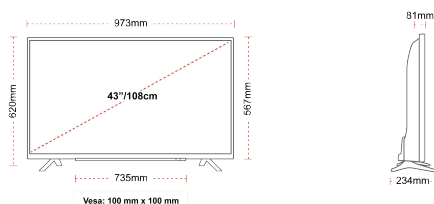

G
54kWh/1000

G
HDR
54kWh/1000

HIGHLIGHTS

- ⊗ Android TV
- ⊗ Google Assistant
- ⊗ Chromecast Built in
- ⊗ 4K UHD HDR
- ⊗ Dolby Vision HDR
- ⊗ Google Play Store

CONNECTIONS

SIZE

DISPLAY

Screen Size (inch / cm)	43" / 108cm
Panel Type	Direct Back Light (DLED)
Resolution	Ultra HD (3840 x 2160)
Brightness	350

MECHANICAL

Boxed dimensions (mm)	1085 x 154 x 710
Dimensions with stand (mm)	973 x 234 x 620
Dimensions without Stand (mm)	973 x 81 x 567
Gross Weight (kg)	11
Net Weight (kg)	8
VESA (Wall mount) WxH	100mm x 100mm
Screw Size	M4