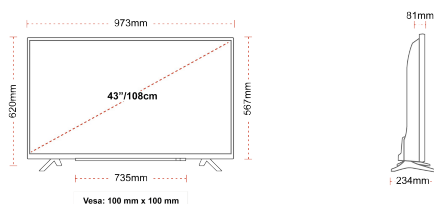

CONNECTIONS

SIZE

DISPLAY

Screen Size (inch / cm)	43" / 108cm
Panel Type	DLED
Resolution	Ultra HD (3840 x 2160)
Brightness	350

SOUND

Dolby Audio™	Yes
Audio Output Power (RMS)	2x10W
Speaker Type	Down Firing
Internal Subwoofer	No
Sound Modes	Music, Movie, Speech, Classic, Flat, User
DTS	Yes
Equalizer	5 band
Onkyo	No

MECHANICAL

Boxed dimensions (mm)	1085 x 154 x 710
Dimensions with stand (mm)	973 x 234 x 620
Dimensions without Stand (mm)	973 x 81 x 567
Gross Weight (kg)	11
Net Weight (kg)	8
VESA (Wall mount) WxH	100mm x 100mm
Screw Size	M4