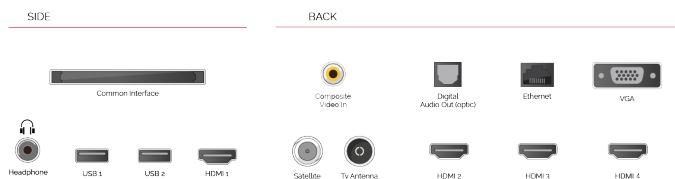

- ⌵ Android TV
- ⌵ Google Assistant
- ⌵ Chromecast Built in
- ⌵ 4K UHD HDR
- ⌵ Dolby Vision HDR
- ⌵ Google Play Store

CONNECTIONS

SIZE

DISPLAY

Screen Size (inch / cm)	43" / 108cm
Panel Type	DLED
Resolution	Ultra HD (3840 x 2160)
Brightness	350