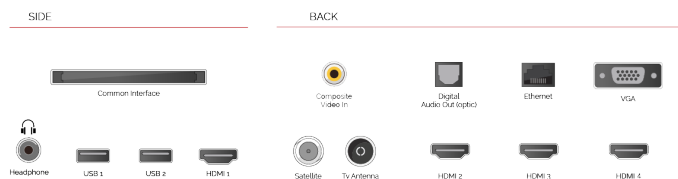

 Google Play

Google Play is your entertainment unbound. It brings together all of the entertainment you love and helps you explore it in new ways, anytime, anywhere.

NETFLIX

Discover the Netflix® button on your remote control to jump from one adventure to another.

G
54kWh/1000

G
HDR
54kWh/1000

HIGHLIGHTS

- ⌵ Android TV
- ⌵ Google Assistant
- ⌵ Chromecast Built in
- ⌵ 4K UHD HDR
- ⌵ Dolby Vision HDR
- ⌵ Google Play Store

CONNECTIONS

SIZE

DISPLAY

Screen Size (inch / cm)	43" / 108cm
Panel Type	DLED
Resolution	Ultra HD (3840 x 2160)
Brightness	320