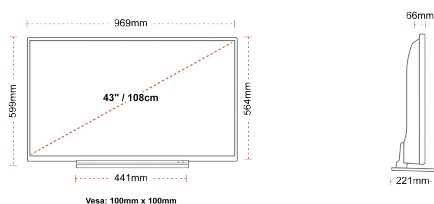

DISPLAY

Screen Size (inch / cm)	43" / 108cm
Panel Type	DLED
Resolution	Ultra HD (3840 x 2160)
Brightness	320

SOUND

Dolby Audio™	Yes
Audio Output Power (RMS)	2x10W
Speaker Type	Down Firing
Internal Subwoofer	No
Sound Modes	Music, Movie, Speech, Classic, Flat, User
DTS	Yes
Equalizer	5 band
Onkyo	Sound by Onkyo

MECHANICAL

Boxed dimensions (mm)	1085 x 154 x 710
Dimensions with stand (mm)	969 x 221 x 599
Dimensions without Stand (mm)	969 x 66 x 564
Gross Weight (kg)	15,0
Net Weight (kg)	11,0
VESA (Wall mount) WxH	100mm x 100mm
Screw Size	M4