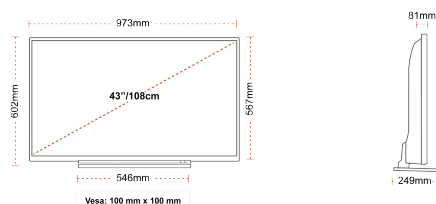

DISPLAY

Screen Size (inch / cm)	43" / 108cm
Panel Type	DLED
Resolution	Ultra HD (3840 x 2160)
Brightness	350

SOUND

Dolby Audio™	Yes
Audio Output Power (RMS)	2x10W
Speaker Type	Down Firing
Internal Subwoofer	No
Sound Modes	Music, Movie, Speech, Classic, Flat, User
DTS	Yes
Equalizer	Yes
Onkyo	Sound by Onkyo

MECHANICAL

Boxed dimensions (mm)	1085 x 154 x 710
Dimensions with stand (mm)	973 x 249 x 599
Dimensions without Stand (mm)	973 x 81 x 567
Gross Weight (kg)	14
Net Weight (kg)	10
VESA (Wall mount) WxH	100mm x 100mm
Screw Size	M4