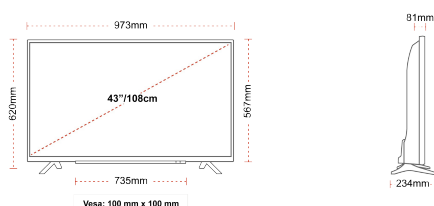

HIGHLIGHTS

- ⌵ Ultra HD (4K)
- ⌵ 3x HDMI, 2x USB
- ⌵ Dolby Vision HDR
- ⌵ Sound by Onkyo
- ⌵ HDR10
- ⌵ HLG (Hybrid Log Gamma)

CONNECTIONS

SIZE

DISPLAY

Screen Size (inch / cm)	43" / 108cm
Panel Type	D-LED
Resolution	UHD (3840 x 2160)
Brightness	350

MECHANICAL

Boxed dimensions (mm)	1085 x 154 x 710
Dimensions with stand (mm)	973 x 234 x 620
Dimensions without Stand (mm)	973 x 81 x 567
Gross Weight (kg)	11
Net Weight (kg)	7,5
VESA (Wall mount) WxH	100mm x 100mm