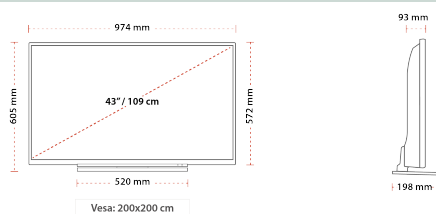

HIGHLIGHTS

- ⊗ Full HD (High Definition)
- ⊗ 3x HDMI™, 2x USB, 1x Scart
- ⊗ USB Recording
- ⊗ Dolby Audio™
- ⊗ Eco Friendly Mode

CONNECTIONS

SIZE

DISPLAY

Screen Size (inch / cm)	43" / 109cm
Panel Type	D-LED
Resolution	FHD (1920 x 1080)

MECHANICAL

Boxed dimensions (mm)	1195 x 178 x 718
Dimensions with stand (mm)	198 x 974 x 605
Dimensions without Stand (mm)	93 x 974 x 572
Gross Weight (kg)	15,5
Net Weight (kg)	11,5
VESA (Wall mount) WxH	200 x 200