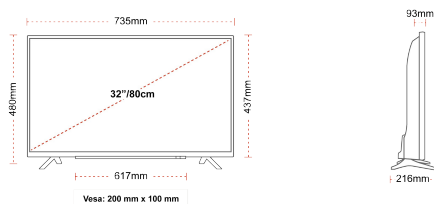

CONNECTIONS

SIZE

DISPLAY

Screen Size (inch / cm)	32" / 80cm
Panel Type	DLED
Resolution	HD Ready (1366 x 768)
Brightness	250

SOUND

Dolby Audio™	Yes
Audio Output Power (RMS)	2x6W
Speaker Type	Down Firing
Internal Subwoofer	No
Sound Modes	Music, Movie, Speech, Classic, Flat, User
DTS	DTS HD + DTS TruSurround
Equalizer	5 Band
Onkyo	No

ACCESSORIES

Remote Control	Yes
Remote Control Battery	Yes
Quick Start Guide	Yes
Small Remote Control	No

VIDEO

Wide Color Gamut	No
HDR	No
Picture Modes	Dynamic, Game, Sports, Cinema, Natural, User
Dolby Vision HDR	No
TRU Resolution	No
TRU Micro Dimming	No

TUNER / BROADCASTING

HEVC (H.265) Decoder	Yes
Tuner Type	HD DVB-T2/C/S2
UHD from Satellite	No
Dual Tuner	No
Electronic Program Guide (EPG)	Yes
Auto Search	Yes
Program Storage Capacity (Analog)	800
Program Storage Capacity (Digital S/S2)	7000
Program Storage Capacity (Digital T/T2/C)	800

CONNECTIONS

CI+	Yes
HDMI™	3 HDMI
USB	2 USB
Component (YPbPr) in	via VGA
Composite Video/Audio in	Yes
Scart	Yes
Ethernet	No
Headphone Out	Yes
Antenna Input	Yes
VGA (PC in - D-Sub15)	Yes

SMART TV FEATURES

Toshiba TV Smart Center	No

MECHANICAL

Boxed dimensions (mm)	795 x 154 x 555
Dimensions with stand (mm)	735 x 216 x 480
Dimensions without Stand (mm)	735 x 93 x 437
Gross Weight (kg)	7,5
Net Weight (kg)	5,5
VESA (Wall mount) WxH	200mm x 100mm
Screw Size	M4

POWER / ENERGY

Stand-By Energy Consumption (Average)	<0.5W
Working Voltage - Frequency	220-240VAC 50Hz
Luminance %	%72
12V TV (Mobile TV)	No