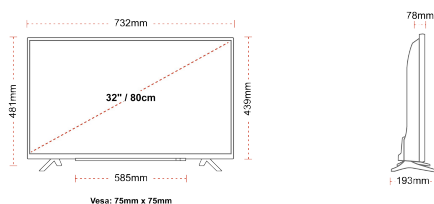

HIGHLIGHTS

- ⊗ Android TV
- ⊗ Google Assistant
- ⊗ Chromecast Built in
- ⊗ Google Play Store
- ⊗ 3x HDMI, 2x USB
- ⊗ Internal WLAN & Bluetooth

CONNECTIONS

SIZE

DISPLAY

Screen Size (inch / cm)	32" / 80cm
Panel Type	Direct Back Light (DLED)
Resolution	HD Ready (1366 x 768)
Brightness	250

MECHANICAL

Boxed dimensions (mm)	795 x 128 x 530
Dimensions with stand (mm)	732 x 193 x 481
Dimensions without Stand (mm)	732 x 78 x 439
Gross Weight (kg)	7
Net Weight (kg)	4,7
VESA (Wall mount) WxH	75mm x 75mm
Screw Size	M4