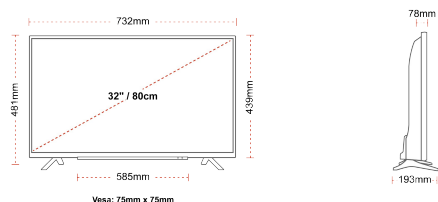

F

32kWh/1000

HIGHLIGHTS

- ⌕ HD (High Definition) Ready
- ⌕ 2x HDMI, 1x USB
- ⌕ Smart TV
- ⌕ Internal WLAN

CONNECTIONS

SIZE

DISPLAY

Screen Size (inch / cm)	32" / 80cm
Panel Type	Direct Back Light (DLED)
Resolution	HD Ready (1366 x 768)
Brightness	250

MECHANICAL

Boxed dimensions (mm)	795 x 128 x 530
Dimensions with stand (mm)	732 x 193 x 481
Dimensions without Stand (mm)	732 x 78 x 439
Gross Weight (kg)	7
Net Weight (kg)	4,7
VESA (Wall mount) WxH	75mm x 75mm
Screw Size	M4