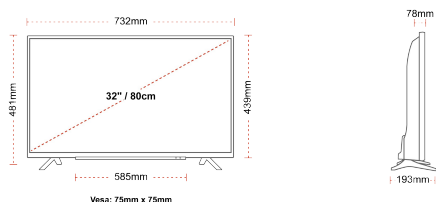

## SIZE

## DISPLAY

Screen Size (inch / cm)	32" / 80cm
Panel Type	Direct Back Light (DLED)
Resolution	HD Ready (1366 x 768)
Brightness	250

## MECHANICAL

Boxed dimensions (mm)	795 x 128 x 530
Dimensions with stand (mm)	732 x 193 x 481
Dimensions without Stand (mm)	732 x 78 x 439
Gross Weight (kg)	7
Net Weight (kg)	4,7
VESA (Wall mount) WxH	75mm x 75mm
Screw Size	M4