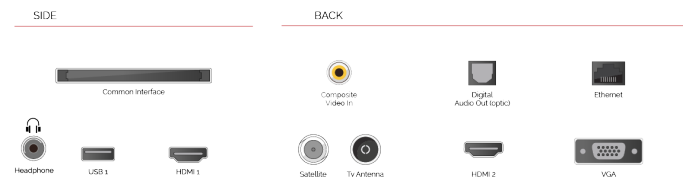

HDMI[®]
HIGH-DEFINITION MULTIMEDIA INTERFACE

Designed with HDMI™ port, Toshiba TVs make it easy for you to connect to multiple HD devices.

 **USB MEDIA PLAYER**

When you connect a USB storage device to your Toshiba TV, you can playback your downloaded music tracks and movies on the big screen.

F

32kWh/1000

HIGHLIGHTS

- ⌕ HD (High Definition) Ready
- ⌕ 2x HDMI, 1x USB
- ⌕ Smart TV
- ⌕ Internal WLAN

CONNECTIONS

SIZE

DISPLAY

Screen Size (inch / cm)	32" / 80cm
Panel Type	Direct Back Light (DLED)
Resolution	HD Ready (1366 x 768)
Brightness	250