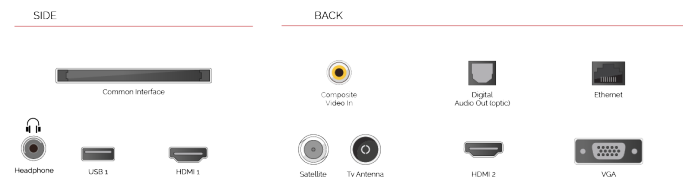

### HDMI®

HIGH-DEFINITION MULTIMEDIA INTERFACE

Designed with HDMI™ port, Toshiba TVs make it easy for you to connect to multiple HD devices.

### USB MEDIA PLAYER

When you connect a USB storage device to your Toshiba TV, you can playback your downloaded music tracks and movies on the big screen.

F

32kWh/1000

## HIGHLIGHTS

- ⌕ HD (High Definition) Ready
- ⌕ 2x HDMI, 1x USB
- ⌕ Smart TV
- ⌕ Internal WLAN

## CONNECTIONS