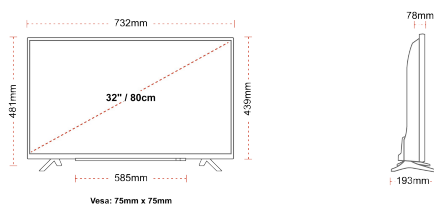

DISPLAY

Screen Size (inch / cm)	32" / 80cm
Panel Type	DLED
Resolution	FHD (1920 x 1080)
Brightness	250

SOUND

Dolby Audio™	Yes
Audio Output Power (RMS)	2x6W
Speaker Type	Down Firing
Internal Subwoofer	No
Sound Modes	Music, Movie, Speech, Classic, Flat, User
DTS	No
Equalizer	5 band
Onkyo	No

ACCESSORIES

Remote Control	Yes
Remote Control Battery	Yes
Quick Start Guide	Yes
Small Remote Control	No
RC Bluetooth Support	Yes

VIDEO

Wide Color Gamut	No
HDR	Yes
Picture Modes	Dynamic, Game, Sports, Cinema, Natural, User
Dolby Vision HDR	No
TRU Flow	No
TRU Resolution	No
TRU Micro Dimming	No

TUNER / BROADCASTING

HEVC (H.265) Decoder	Yes
Tuner Type	HD DVB-T2/C/S2
UHD from Satellite	No
Dual Tuner	No
Electronic Program Guide (EPG)	Yes
Auto Search	Yes
Program Storage Capacity (Analog)	200
Program Storage Capacity (Digital S/S2)	10000
Program Storage Capacity (Digital T/T2/C)	1000

CONNECTIONS

CI+	Yes
HDMI™	3 HDMI
USB	2 USB
Component (YPbPr) in	via VGA
Composite Video/Audio in	Yes
Scart	No
Ethernet	Yes
Headphone Out	Yes
Antenna Input	Yes
VGA (PC in - D-Sub15)	Yes

SMART TV FEATURES

HBBTV ver 2.0.2	Yes
Audio-Video Sharing (AVS)	No
Smart Portal	Android TV
Toshiba TV Smart Center	Toshiba TV Smart Center
Web Browser	No
Netflix	Yes
YouTube™	Yes
Bluetooth	Yes
Screen Mirroring	Chromecast
Prime Video	Yes
Google Assistant	Yes
Amazon Alexa	No

MECHANICAL

Boxed dimensions (mm)	795 x 128 x 530
Dimensions with stand (mm)	732 x 193 x 481
Dimensions without Stand (mm)	732 x 78 x 439
Gross Weight (kg)	7,0
Net Weight (kg)	4,7
VESA (Wall mount) WxH	75mm x 75mm
Screw Size	M4

POWER / ENERGY

Stand-By Energy Consumption (Average)	<0.5W
Working Voltage - Frequency	220-240V AC
12V TV (Mobile TV)	No