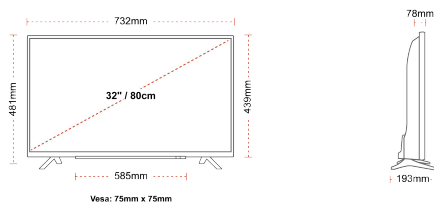

DISPLAY

Screen Size (inch / cm)	32" / 80cm
Panel Type	Direct Back Light (DLED)
Resolution	FHD (1920 x 1080)
Brightness	250

SOUND

Dolby Audio™	Yes
Audio Output Power (RMS)	2x6W
Speaker Type	Down Firing
Internal Subwoofer	No
Sound Modes	Music, Movie, Speech, Classic, Flat, User
DTS	No
Equalizer	5 band
Onkyo	No

ACCESSORIES

Remote Control	Yes
Remote Control Battery	Yes
Quick Start Guide	Yes
Small Remote Control	No

VIDEO

Wide Color Gamut	No
HDR	Yes
Picture Modes	Dynamic, Game, Sports, Cinema, Natural, User
Dolby Vision HDR	No
TRU Flow	No
TRU Resolution	No
TRU Micro Dimming	No

TUNER / BROADCASTING

HEVC (H.265) Decoder	Yes
Tuner Type	HD DVB-T2/C/S2
UHD from Satellite	No
Dual Tuner	No
Electronic Program Guide (EPG)	Yes
Auto Search	Yes
Program Storage Capacity (Analog)	200
Program Storage Capacity (Digital S/S2)	10000
Program Storage Capacity (Digital T/T2/C)	1000+1000

CONNECTIONS

CI+	Yes
HDMI™	3 HDMI
USB	2 USB
Component (YPbPr) in	via VGA
Composite Video/Audio in	Yes
Scart	No
Ethernet	Yes
Headphone Out	Yes
Antenna Input	Yes
VGA (PC in - D-Sub15)	Yes

SMART TV FEATURES

HBBTV ver 2.0.2	Yes
Audio-Video Sharing (AVS)	No
Smart Portal	Android TV
Toshiba TV Smart Center	No
Web Browser	No
Netflix	Yes
YouTube™	Yes
Bluetooth	Yes
Screen Mirroring	Chromecast
Prime Video	Yes
Google Assistant	Google Assistant
Amazon Alexa	No

MECHANICAL

Boxed dimensions (mm)	795 x 128 x 530
Dimensions with stand (mm)	732 x 193 x 481
Dimensions without Stand (mm)	732 x 78 x 439
Gross Weight (kg)	7
Net Weight (kg)	4,7
VESA (Wall mount) WxH	75mm x 75mm
Screw Size	M4

POWER / ENERGY

Stand-By Energy Consumption (Average)	<0.5W
Working Voltage - Frequency	220-240V AC
12V TV (Mobile TV)	No