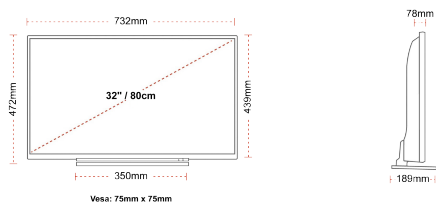

32kWh/1000

HIGHLIGHTS

- ⊗ Android TV
- ⊗ Google Assistant
- ⊗ Chromecast Built in
- ⊗ Google Play Store
- ⊗ 3x HDMI, 2x USB
- ⊗ Internal WLAN & Bluetooth

CONNECTIONS

SIZE

DISPLAY

Screen Size (inch / cm)	32" / 80cm
Panel Type	DLED
Resolution	HD Ready (1366 x 768)
Brightness	250

MECHANICAL

Boxed dimensions (mm)	795 x 128 x 530
Dimensions with stand (mm)	732 x 189 x 472
Dimensions without Stand (mm)	732 x 78 x 439
Gross Weight (kg)	7,0
Net Weight (kg)	5,0
VESA (Wall mount) WxH	75mm x 75mm
Screw Size	M4