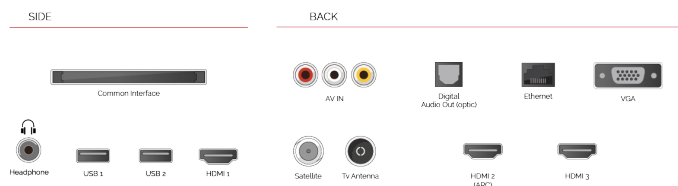

Experience the kind of audio that you would normally expect to hear in a movie theatre. Enjoy authentic-sounding dialogue and hear more of the on-screen action thanks to Dolby Audio™.

Discover the Netflix® button on your remote control to jump from one adventure to another.

32kWh/1000

HIGHLIGHTS

- ⊗ Android TV
- ⊗ Google Assistant
- ⊗ Chromecast Built in
- ⊗ Google Play Store
- ⊗ 3x HDMI, 2x USB
- ⊗ Internal WLAN & Bluetooth

CONNECTIONS

SIZE

DISPLAY

Screen Size (inch / cm)	32" / 80cm
Panel Type	DLED
Resolution	HD Ready (1366 x 768)
Brightness	250

VIDEO

Wide Color Gamut	No
HDR	Yes
Picture Modes	Dynamic, Game, Sports, Cinema, Natural, User
Dolby Vision HDR	No
TRU Flow	No
TRU Resolution	No
TRU Micro Dimming	No

TUNER / BROADCASTING

HEVC (H.265) Decoder	Yes
Tuner Type	HD DVB-T2/C/S2
UHD from Satellite	No
Dual Tuner	No
Electronic Program Guide (EPG)	Yes
Auto Search	Yes
Program Storage Capacity (Analog)	200
Program Storage Capacity (Digital S/S2)	10000
Program Storage Capacity (Digital T/T2/C)	1000