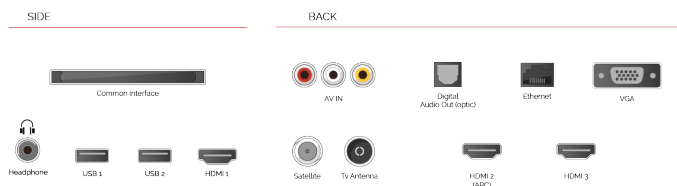

SIZE

DISPLAY

Screen Size (inch / cm)	32" / 80cm
Panel Type	DLED
Resolution	HD Ready (1366 x 768)
Brightness	250

SOUND

Dolby Audio™	Yes
Audio Output Power (RMS)	2x6W
Speaker Type	Down Firing
Internal Subwoofer	No
Sound Modes	Music, Movie, Speech, Classic, Flat, User
DTS	No
Equalizer	5 band
Onkyo	No