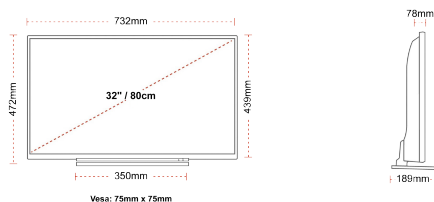

- ⊗ Android TV
- ⊗ Google Assistant
- ⊗ Chromecast Built in
- ⊗ Google Play Store
- ⊗ 3x HDMI, 2x USB
- ⊗ Internal WLAN & Bluetooth

CONNECTIONS

SIZE

DISPLAY

Screen Size (inch / cm)	32" / 80cm
Panel Type	DLED
Resolution	FHD (1920 x 1080)
Brightness	250

MECHANICAL

Boxed dimensions (mm)	795 x 128 x 530
Dimensions with stand (mm)	732 x 189 x 472
Dimensions without Stand (mm)	732 x 78 x 439
Gross Weight (kg)	7
Net Weight (kg)	5
VESA (Wall mount) WxH	75mm x 75mm
Screw Size	M4