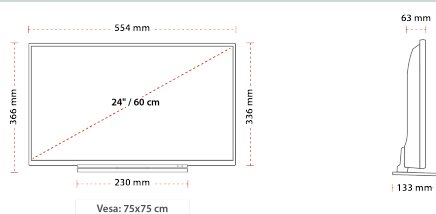

CONNECTIONS

SIZE

DISPLAY

Screen Size (inch / cm)	24" / 61cm
Panel Type	E-LED
Resolution	FHD (1920 x 1080)
Brightness	220

SOUND

Dolby Audio™	Yes
Audio Output Power (RMS)	2x2.5W
Speaker Type	Downfiring Speaker
Internal Subwoofer	No
Sound Modes	Music, Movie, Speech, Classic, Flat, User
DTS	DTS™ HD + DTS™ TruSurround
Equalizer	5 Band

ACCESSORIES

Remote Control	Yes
Remote Control Battery	Yes
Quick Start Guide	Yes
Small Remote Control	No

MECHANICAL

Boxed dimensions (mm)	700 x 110 x 418
Dimensions with stand (mm)	133 x 554 x 366
Dimensions without Stand (mm)	63 x 554 x 336
VESA (Wall mount) WxH	75 x 75