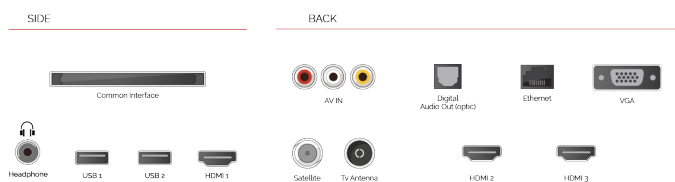

HDR10 HYBRID LOG GAMMA

Bringing you more ways to access HDR content, our TVs not only support the standard HDR video format, HDR10, but also Hybrid Log Gamma or "HLG". This compatibility with HLG future-proofs our models, so that one day you will be able to watch HDR over the air broadcasts.

RELEVATE

- ⊕ Ultra HD (4K)
- ⊕ 3x HDMI, 2x USB
- ⊕ Dolby Vision HDR
- ⊕ Sound by Onkyo
- ⊕ HDR10
- ⊕ HLG (Hybrid Log Gamma)

CONEXIUNE

AFIȘA

Dimensiunea Ecranului (inci / cm)	50" / 126cm
Tip Panou	D-LED
Rezoluție	UHD (3840 x 2160)
Strălucire	350