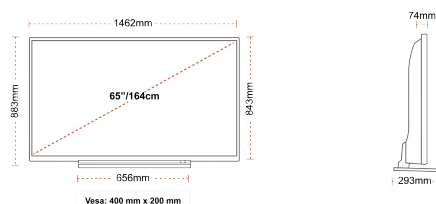

DISPLAY

Screen Size (inch / cm)	65" / 164cm
Panel Type	DLED
Resolution	Ultra HD (3840 x 2160)
Brightness	350

SOUND

Dolby Audio™	Yes
Audio Output Power (RMS)	2x12W
Speaker Type	Down Firing
Internal Subwoofer	No
Sound Modes	Music, Movie, Speech, Classic, Flat, User
DTS	Yes
Equalizer	Yes
Onkyo	Sound by Onkyo

MECHANICAL

Boxed dimensions (mm)	1620 x 165 x 995
Dimensions with stand (mm)	1462 x 293 x 879
Dimensions without Stand (mm)	1462 x 74 x 843
Gross Weight (kg)	31
Net Weight (kg)	24
VESA (Wall mount) WxH	400mm x 200mm
Screw Size	M6