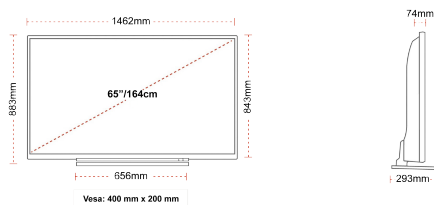

DISPLAY

Screen Size (inch / cm)	65" / 164cm
Panel Type	DLED
Resolution	Ultra HD (3840 x 2160)
Brightness	350

SOUND

Dolby Audio™	Yes
Audio Output Power (RMS)	2x12W
Speaker Type	Down Firing
Internal Subwoofer	No
Sound Modes	Music, Movie, Speech, Classic, Flat, User
DTS	Yes
Equalizer	Yes
Onkyo	Sound by Onkyo

ACCESSORIES

Remote Control	Yes
Remote Control Battery	Yes
Quick Start Guide	Yes
Small Remote Control	No
RC Bluetooth Support	Yes

VIDEO

Wide Color Gamut	No
HDR	Yes
Dolby Vision HDR	Yes
TRU Flow	No
TRU Resolution	Yes
TRU Micro Dimming	Yes

TUNER / BROADCASTING

HEVC (H.265) Decoder	Yes
Tuner Type	HD DVB-T2/C/S2
UHD from Satellite	Yes
Dual Tuner	No
Electronic Program Guide (EPG)	Yes
Auto Search	Yes
Program Storage Capacity (Digital S/S2)	10000
Program Storage Capacity (Digital T/T2/C)	800

CONNECTIONS

CI+	Yes
HDMI™	4 HDMI
USB	2 USB
Component (YPbPr) in	via VGA
Composite Video/Audio in	Yes
Scart	No
Ethernet	Yes
Headphone Out	Yes
Antenna Input	Yes
VGA (PC in - D-Sub15)	Yes

SMART TV FEATURES

HBBTV ver 2.0.2	Yes
Smart Portal	Android TV
Toshiba TV Smart Center	No
Web Browser	Downloadable
Netflix	Yes
YouTube™	Yes
Freeview Play	No
Bluetooth	Yes
Screen Mirroring	Chromecast
Prime Video	Yes
Google Assistant	Yes
Google Play Store	Yes
Amazon Alexa	No

MECHANICAL

Boxed dimensions (mm)	1620 x 165 x 995
Dimensions with stand (mm)	1462 x 293 x 879
Dimensions without Stand (mm)	1462 x 74 x 843
Gross Weight (kg)	31
Net Weight (kg)	24
VESA (Wall mount) WxH	400mm x 200mm
Screw Size	M6

POWER / ENERGY

Stand-By Energy Consumption (Average)	<0.5W
Working Voltage - Frequency	220-240VAC 50Hz
Luminance %	72%
12V TV (Mobile TV)	No