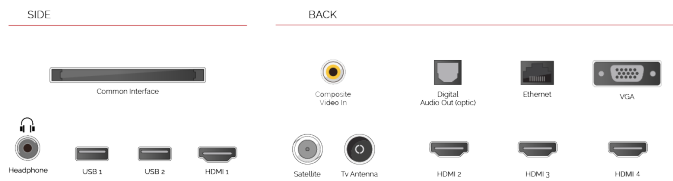

G

109kWh/1000

G
HDR
 109kWh/1000

HIGHLIGHTS

- ⌵ Android TV
- ⌵ Google Assistant
- ⌵ Chromecast Built in
- ⌵ 4K UHD HDR
- ⌵ Dolby Vision HDR
- ⌵ Google Play Store

CONNECTIONS

SIZE

DISPLAY

| | |
|-------------------------|------------------------|
| Screen Size (inch / cm) | 65" / 164cm |
| Panel Type | DLED |
| Resolution | Ultra HD (3840 x 2160) |
| Brightness | 350 |

SOUND

| | |
|--------------------------|---|
| Dolby Audio™ | Yes |
| Audio Output Power (RMS) | 2x12W |
| Speaker Type | Down Firing |
| Internal Subwoofer | No |
| Sound Modes | Music, Movie, Speech, Classic, Flat, User |
| DTS | Yes |
| Equalizer | Yes |
| Onkyo | Sound by Onkyo |