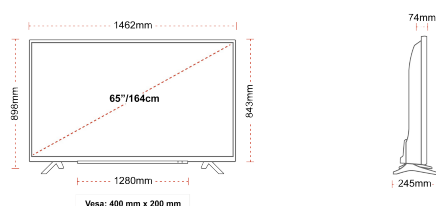

## SIZE

## DISPLAY

Screen Size (inch / cm)	65" / 164cm
Panel Type	D-LED
Resolution	UHD (3840 x 2160)
Brightness	350

## MECHANICAL

Boxed dimensions (mm)	1620 x 165 x 995
Dimensions with stand (mm)	1462 x 245 x 898
Dimensions without Stand (mm)	1462 x 74 x 843
VESA (Wall mount) WxH	400mm x 200mm