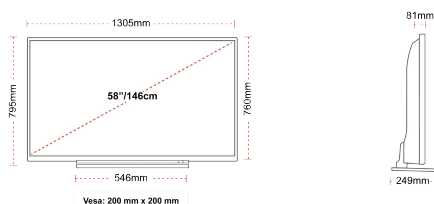

## SIZE

## DISPLAY

Screen Size (inch / cm)	58" / 146cm
Panel Type	DLED
Resolution	Ultra HD (3840 x 2160)
Brightness	350

## MECHANICAL

Boxed dimensions (mm)	1430 x 154 x 884
Dimensions with stand (mm)	1305 x 249 x 795
Dimensions without Stand (mm)	1305 x 81 x 760
Gross Weight (kg)	22
Net Weight (kg)	18
VESA (Wall mount) WxH	200mm x 200mm
Screw Size	M