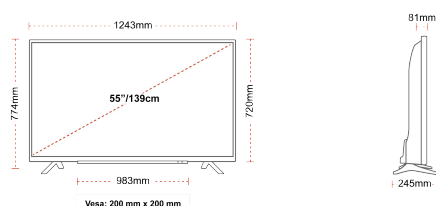

## SIZE

## DISPLAY

Screen Size (inch / cm)	55" / 139cm
Panel Type	D-LED
Resolution	UHD (3840 x 2160)
Brightness	350

## MECHANICAL

Boxed dimensions (mm)	1369 x 154 x 860
Dimensions with stand (mm)	1243 x 245 x 774
Dimensions without Stand (mm)	1243 x 81 x 720
Gross Weight (kg)	18,5
Net Weight (kg)	14
VESA (Wall mount) WxH	200mm x 200mm