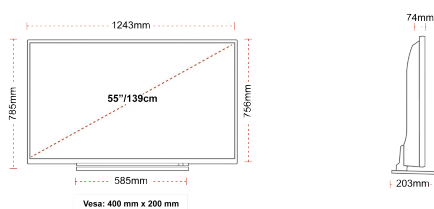

## SIZE

## DISPLAY

Screen Size (inch / cm)	55" / 140cm
Panel Type	D-LED
Resolution	UHD (3840 x 2160)
Brightness	350

## MECHANICAL

Boxed dimensions (mm)	1369 x 154 x 917
Dimensions with stand (mm)	203 x 1243 x 785
Dimensions without Stand (mm)	74 x 1243 x 756
Gross Weight (kg)	23
Net Weight (kg)	18
VESA (Wall mount) WxH	400 x 200