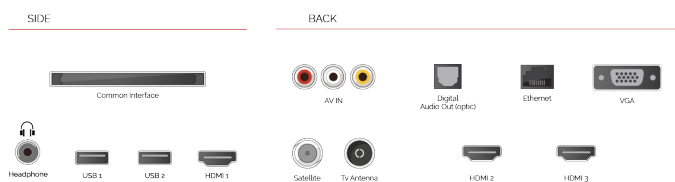

### HDR10 HYBRID LOG GAMMA

Bringing you more ways to access HDR content, our TVs not only support the standard HDR video format, HDR10, but also Hybrid Log Gamma or "HLG". This compatibility with HLG future-proofs our models, so that one day you will be able to watch HDR over the air broadcasts.

## HIGHLIGHTS

- ⌵ Ultra HD (4K)
- ⌵ 3x HDMI, 2x USB
- ⌵ Dolby Vision HDR
- ⌵ Sound by Onkyo
- ⌵ HDR10
- ⌵ HLG (Hybrid Log Gamma)