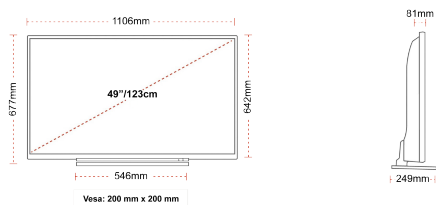

**DISPLAY**

Screen Size (inch / cm)	49" / 123cm
Panel Type	DLED
Resolution	Ultra HD (3840 x 2160)
Brightness	350

**SOUND**

Dolby Audio™	Yes
Audio Output Power (RMS)	2x10W
Speaker Type	Down Firing
Internal Subwoofer	No
Sound Modes	Music, Movie, Speech, Classic, Flat, User
DTS	Yes
Equalizer	Yes
Onkyo	Sound by Onkyo

**MECHANICAL**

Boxed dimensions (mm)	1195 x 154 x 765
Dimensions with stand (mm)	1106 x 249 x 673
Dimensions without Stand (mm)	1106 x 81 x 641
Gross Weight (kg)	17
Net Weight (kg)	12
VESA (Wall mount) WxH	200mm x 200mm
Screw Size	M6