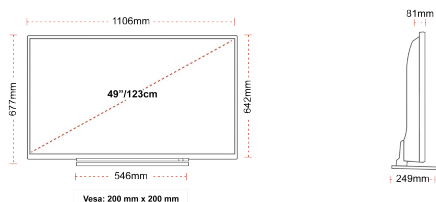

**DISPLAY**

Screen Size (inch / cm)	49" / 123cm
Panel Type	DLED
Resolution	Ultra HD (3840 x 2160)
Brightness	350

**SOUND**

Dolby Audio™	Yes
Audio Output Power (RMS)	2x10W
Speaker Type	Down Firing
Internal Subwoofer	No
Sound Modes	Music, Movie, Speech, Classic, Flat, User
DTS	Yes
Equalizer	Yes
Onkyo	Sound by Onkyo

**MECHANICAL**

Boxed dimensions (mm)	1195 x 154 x 765
Dimensions with stand (mm)	1106 x 249 x 673
Dimensions without Stand (mm)	1106 x 81 x 641
Gross Weight (kg)	17
Net Weight (kg)	12
VESA (Wall mount) WxH	200mm x 200mm
Screw Size	M6