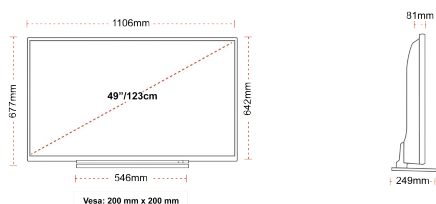

**DISPLAY**

Screen Size (inch / cm)	49" / 123cm
Panel Type	DLED
Resolution	Ultra HD (3840 x 2160)
Brightness	350

**SOUND**

Dolby Audio™	Yes
Audio Output Power (RMS)	2x10W
Speaker Type	Down Firing
Internal Subwoofer	No
Sound Modes	Music, Movie, Speech, Classic, Flat, User
DTS	Yes
Equalizer	Yes
Onkyo	Sound by Onkyo

**MECHANICAL**

Boxed dimensions (mm)	1195 x 154 x 765
Dimensions with stand (mm)	1106 x 249 x 673
Dimensions without Stand (mm)	1106 x 81 x 641
Gross Weight (kg)	17
Net Weight (kg)	12
VESA (Wall mount) WxH	200mm x 200mm
Screw Size	M6