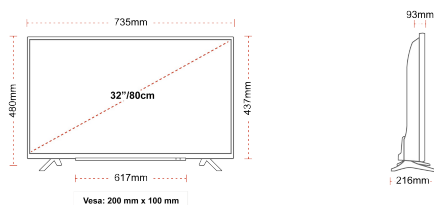

SIZE

DISPLAY

Screen Size (inch / cm)	32" / 80cm
Panel Type	DLED
Resolution	Full HD (1920 x 1080)
Brightness	250

SOUND

Dolby Audio™	Yes
Audio Output Power (RMS)	2x6W
Speaker Type	Down Firing
Internal Subwoofer	No
Sound Modes	Music, Movie, Speech, Classic, Flat, User
Equalizer	5 Band
Onkyo	No

MECHANICAL

Boxed dimensions (mm)	795 x 154 x 555
Dimensions with stand (mm)	735 x 216 x 480
Dimensions without Stand (mm)	735 x 93 x 437
Gross Weight (kg)	8
Net Weight (kg)	5,5
VESA (Wall mount) WxH	200mm x 100mm