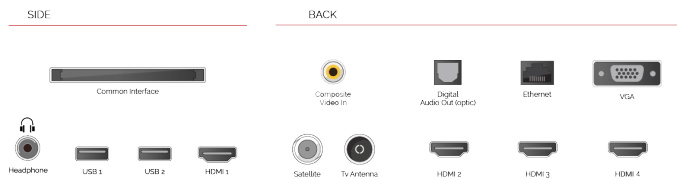

CONNECTIONS

SIZE

DISPLAY

Screen Size (inch / cm)	65" / 164cm
Panel Type	Direct Back Light (DLED)
Resolution	Ultra HD (3840 x 2160)
Brightness	350

SOUND

Dolby Audio™	Yes
Audio Output Power (RMS)	2x12W
Speaker Type	Down Firing
Internal Subwoofer	No
Sound Modes	Smart, Movie, Music, News
DTS	Yes
Equalizer	5 band
Onkyo	Yes