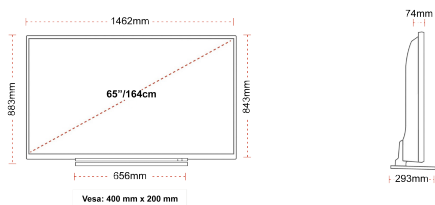

CONNECTIONS

SIZE

DISPLAY

Screen Size (inch / cm)	65" / 164cm
Panel Type	Direct Back Light (DLED)
Resolution	Ultra HD (3840 x 2160)
Brightness	350

SOUND

Dolby Audio™	Yes
Audio Output Power (RMS)	2x12W
Speaker Type	Down Firing
Internal Subwoofer	No
Sound Modes	Smart, Movie, Music, News
DTS	Yes
Equalizer	5 band
Onkyo	Yes

MECHANICAL

Boxed dimensions (mm)	1620 x 165 x 995
Dimensions with stand (mm)	1462 x 293 x 879
Dimensions without Stand (mm)	1462 x 74 x 843
Gross Weight (kg)	31
Net Weight (kg)	24
VESA (Wall mount) WxH	400mm x 200mm
Screw Size	M6