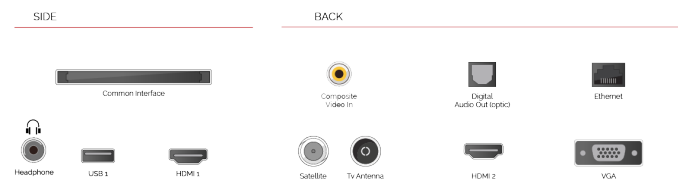

CONNECTIONS

SIZE