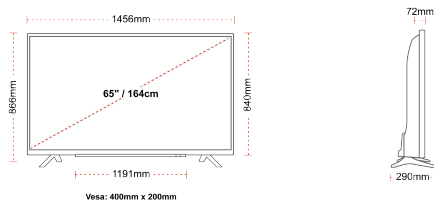

DISPLAY

Screen Size (inch / cm)	65" / 164cm
Panel Type	DLED
Resolution	Ultra HD (3840 x 2160)
Brightness	350

SOUND

Dolby Audio™	Yes
Audio Output Power (RMS)	2x12W
Speaker Type	Down Firing
Internal Subwoofer	Yes
Sound Modes	Music, Movie, Speech, Classic, Flat, User
DTS	Yes
Equalizer	5 band
Onkyo	Sound by Onkyo

ACCESSORIES

Remote Control	Yes
Remote Control Battery	Yes
Quick Start Guide	Yes
Small Remote Control	No

VIDEO

Wide Color Gamut	No
HDR	Yes
Dolby Vision HDR	Yes
TRU Flow	Yes
TRU Resolution	Yes
TRU Micro Dimming	Yes

TUNER / BROADCASTING

HEVC (H.265) Decoder	Yes
Tuner Type	HD DVB-T2/C/S2
UHD from Satellite	Yes
Dual Tuner	No
Electronic Program Guide (EPG)	Yes
Auto Search	Yes
Program Storage Capacity (Analog)	200
Program Storage Capacity (Digital S/S2)	10000
Program Storage Capacity (Digital T/T2/C)	800

CONNECTIONS

CI+	Yes
HDMI™	4 HDMI
USB	2 USB
Component (YPbPr) in	via VGA
Composite Video/Audio in	Yes
Scart	No
Ethernet	Yes
Headphone Out	Yes
Antenna Input	Yes
VGA (PC in - D-Sub15)	Yes

SMART TV FEATURES

HBBTV ver 2.0.2	Yes
Audio-Video Sharing (AVS)	Yes
Smart Portal	Toshiba
Toshiba TV Smart Center	Yes
Web Browser	Yes
Netflix	Yes
YouTube™	Yes
Bluetooth	Yes
Screen Mirroring	Miracast
Prime Video	Yes
Google Assistant	Works with Google Assistant
Amazon Alexa	Built in Alexa

MECHANICAL

Boxed dimensions (mm)	1620 x 165 x 1010
Dimensions with stand (mm)	1456 x 290 x 866
Dimensions without Stand (mm)	1456 x 72 x 840
VESA (Wall mount) WxH	400mm x 200mm
Screw Size	M6

POWER / ENERGY

Stand-By Energy Consumption (Average)	<0.5W
Working Voltage - Frequency	220-240V AC
12V TV (Mobile TV)	No