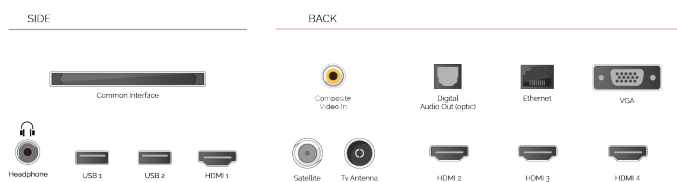

G
109kWh/1000

G
HDR
109kWh/1000

HIGHLIGHTS

- ⌵ Android TV
- ⌵ Chromecast Built in
- ⌵ 4K UHD HDR
- ⌵ Dolby Vision HDR
- ⌵ Google Play Store

CONNECTIONS

SIZE

DISPLAY

Screen Size (inch / cm)	65" / 164cm
Panel Type	DLED
Resolution	Ultra HD (3840 x 2160)
Brightness	320