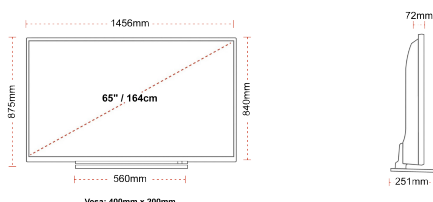

G
109kWh/1000

G
HDR
109kWh/1000

HIGHLIGHTS

- ⌵ Android TV
- ⌵ Chromecast Built in
- ⌵ 4K UHD HDR
- ⌵ Dolby Vision HDR
- ⌵ Google Play Store

CONNECTIONS

SIZE

DISPLAY

Screen Size (inch / cm)	65" / 164cm
Panel Type	DLED
Resolution	Ultra HD (3840 x 2160)
Brightness	320

MECHANICAL

Boxed dimensions (mm)	1607 x 152 x 984
Dimensions with stand (mm)	1456 x 251 x 875
Dimensions without Stand (mm)	1456 x 72 x 840
Gross Weight (kg)	32,00
Net Weight (kg)	24,50
VESA (Wall mount) WxH	400mm x 200mm
Screw Size	M6