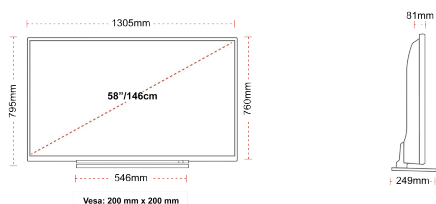

DISPLAY

Screen Size (inch / cm)	58" / 146cm
Panel Type	Direct Back Light (DLED)
Resolution	Ultra HD (3840 x 2160)
Brightness	350

SOUND

Dolby Audio™	Yes
Audio Output Power (RMS)	2x10W
Speaker Type	Down Firing
Internal Subwoofer	No
Sound Modes	Smart, Movie, Music, News
DTS	Yes
Equalizer	5 band
Onkyo	Sound by Onkyo

ACCESSORIES

Remote Control	Yes
Remote Control Battery	Yes
Quick Start Guide	Yes
Small Remote Control	No

VIDEO

Wide Color Gamut	No
HDR	Yes
Picture Modes	User, Standard, Vivid, Sport, Movie, Game
Dolby Vision HDR	Yes
TRU Flow	No
TRU Resolution	Yes
TRU Micro Dimming	Yes

TUNER / BROADCASTING

HEVC (H.265) Decoder	Yes
Tuner Type	HD DVB-T2/C/S2
UHD from Satellite	Yes
Dual Tuner	No
Electronic Program Guide (EPG)	Yes
Auto Search	Yes
Program Storage Capacity (Analog)	200
Program Storage Capacity (Digital S/S2)	10000
Program Storage Capacity (Digital T/T2/C)	1000+1000

CONNECTIONS

CI+	Yes
HDMI™	4 HDMI
USB	2 USB
Component (YPbPr) in	via VGA
Composite Video/Audio in	Yes
Scart	No
Ethernet	Yes
Headphone Out	Yes
Antenna Input	Yes
VGA (PC in - D-Sub15)	Yes

SMART TV FEATURES

HBBTV ver 2.0.2	Yes
Audio-Video Sharing (AVS)	No
Smart Portal	Android TV
Toshiba TV Smart Center	No
Web Browser	No
Netflix	Yes
YouTube™	Yes
Bluetooth	Yes
Screen Mirroring	Chromecast
Prime Video	Yes
Google Assistant	Google Assistant
Amazon Alexa	No

MECHANICAL

Boxed dimensions (mm)	1430 x 154 x 899
Dimensions with stand (mm)	1305 x 249 x 795
Dimensions without Stand (mm)	1305 x 81 x 760
Gross Weight (kg)	22
Net Weight (kg)	18
VESA (Wall mount) WxH	200mm x 200mm
Screw Size	M6

POWER / ENERGY

Stand-By Energy Consumption (Average)	<0.5W
Working Voltage - Frequency	220-240V AC
12V TV (Mobile TV)	No