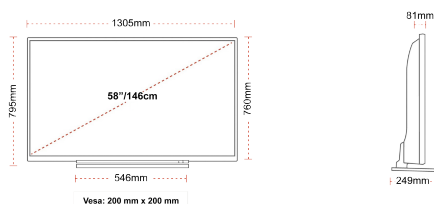

## SIZE

## DISPLAY

Screen Size (inch / cm)	58" / 146cm
Panel Type	Direct Back Light (DLED)
Resolution	Ultra HD (3840 x 2160)
Brightness	350

## MECHANICAL

Boxed dimensions (mm)	1430 x 154 x 899
Dimensions with stand (mm)	1305 x 249 x 795
Dimensions without Stand (mm)	1305 x 81 x 760
Gross Weight (kg)	22
Net Weight (kg)	18
VESA (Wall mount) WxH	200mm x 200mm
Screw Size	M6