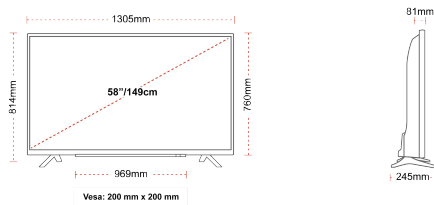

## SIZE

## DISPLAY

Screen Size (inch / cm)	58" / 146cm
Panel Type	DLED
Resolution	Ultra HD (3840 x 2160)
Brightness	350

## MECHANICAL

Boxed dimensions (mm)	1430 x 154 x 899
Dimensions with stand (mm)	1305 x 245 x 814
Dimensions without Stand (mm)	1305 x 81 x 760
Gross Weight (kg)	20,0
Net Weight (kg)	15,5
VESA (Wall mount) WxH	200mm x 200mm
Screw Size	M6