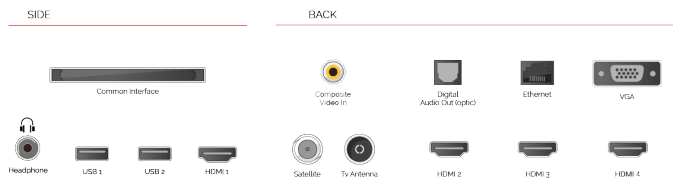

Automatically up-scales non 4K content so you can experience your favourite movies and TV shows in the highest resolution.

E

70kWh/1000

G

**HDR**  
 110kWh/1000

## CONNECTIONS