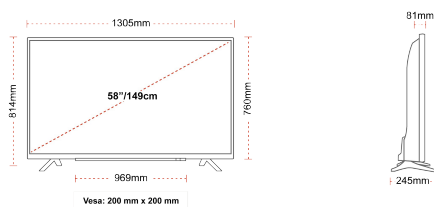

E

70kWh/1000

G

HDR
 110kWh/1000

HIGHLIGHTS

- ⌕ 4K HDR UHD
- ⌕ TRU Picture Engine
- ⌕ 3x HDMI, 2x USB
- ⌕ Dolby Vision HDR
- ⌕ HDR10 & HLG
- ⌕ Internal WLAN

CONNECTIONS

SIZE

DISPLAY

Screen Size (inch / cm)	58" / 146cm
Panel Type	DLED
Resolution	Ultra HD (3840 x 2160)
Brightness	350

SOUND

Dolby Audio™	Yes
Audio Output Power (RMS)	2x10W
Speaker Type	Down Firing
Internal Subwoofer	No
Sound Modes	Music, Movie, Speech, Classic, Flat, User
DTS	DTS HD + DTS TruSurround
Equalizer	5 band
Onkyo	No

MECHANICAL

Boxed dimensions (mm)	1430 x 154 x 884
Dimensions with stand (mm)	1305 x 245 x 814
Dimensions without Stand (mm)	1305 x 81 x 760
Gross Weight (kg)	20,0
Net Weight (kg)	15,5
VESA (Wall mount) WxH	200mm x 200mm
Screw Size	M6