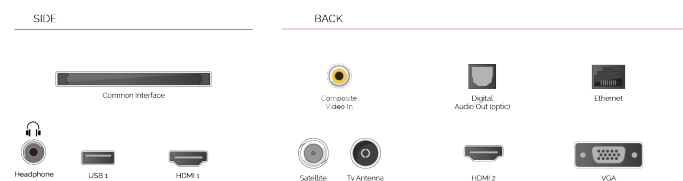

Discover the Netflix® button on your remote control to jump from one adventure to another.

G

82kWh/1000

G

HDR
 123kWh/1000

HIGHLIGHTS

- ⌕ 4K HDR UHD
- ⌕ TRU Picture Engine
- ⌕ 2x HDMI, 1x USB
- ⌕ HDR10 & HLG
- ⌕ Internal WLAN
- ⌕ Dolby Atmos

CONNECTIONS

SIZE

DISPLAY

Screen Size (inch / cm)	55" / 139cm
Panel Type	Direct Back Light (DLED)
Resolution	Ultra HD (3840 x 2160)
Brightness	220

SOUND

Dolby Audio™	Yes
Audio Output Power (RMS)	2x10W
Speaker Type	Down Firing
Internal Subwoofer	No
Sound Modes	Music, Movie, Speech, Classic, Flat, User
DTS	Yes
Equalizer	5 band
Onkyo	No