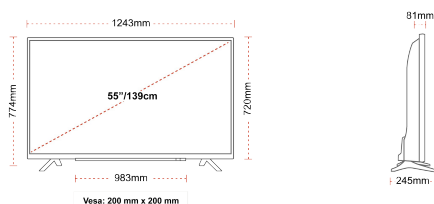

CONNECTIONS

SIZE

DISPLAY

Screen Size (inch / cm)	55" / 139cm
Panel Type	Direct Back Light (DLED)
Resolution	Ultra HD (3840 x 2160)
Brightness	220

SOUND

Dolby Audio™	Yes
Audio Output Power (RMS)	2x10W
Speaker Type	Down Firing
Internal Subwoofer	No
Sound Modes	Music, Movie, Speech, Classic, Flat, User
DTS	Yes
Equalizer	5 band
Onkyo	No

MECHANICAL

Boxed dimensions (mm)	1369 x 154 x 860
Dimensions with stand (mm)	1243 x 245 x 765
Dimensions without Stand (mm)	1243 x 81 x 719
Gross Weight (kg)	19
Net Weight (kg)	14
VESA (Wall mount) WxH	200mm x 200mm
Screw Size	M6