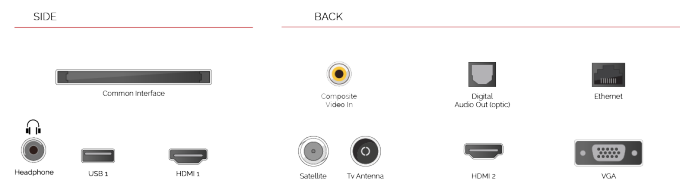

TRU
RESOLUTION

Automatically up-scales non 4K content so you can experience your favourite movies and TV shows in the highest resolution.

TRU
FLOW

Predicts the frame in between the frames to create smoother viewing in fast-paced scenes. Perfect for sport and movies.

TRU
MICRO DIMMING

Enhances the contrast of an image by optimising the darker and brighter regions to create a more realistic image.

HIGHLIGHTS

- ⌂ 4K HDR UHD
- ⌂ TRU Picture Engine
- ⌂ 4x HDMI, 2x USB
- ⌂ Dolby Vision HDR
- ⌂ Sound by Onkyo
- ⌂ Internal WLAN & Bluetooth

CONNECTIONS

SIZE

DISPLAY

Screen Size (inch / cm)	55" / 139cm
Panel Type	DLED
Resolution	Ultra HD (3840 x 2160)
Brightness	350

SOUND

Dolby Audio™	Yes
Audio Output Power (RMS)	2x10W + 12W
Speaker Type	Down Firing
Internal Subwoofer	Yes
Sound Modes	Music, Movie, Speech, Classic, Flat, User
DTS	DTS HD + DTS TruSurround
Equalizer	5 Band
Onkyo	Sound by Onkyo