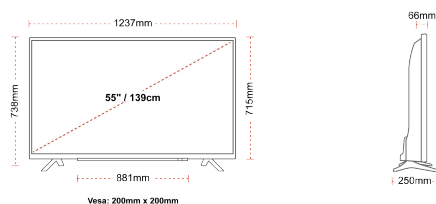

## SIZE

## DISPLAY

Screen Size (inch / cm)	55" / 139cm
Panel Type	DLED
Resolution	Ultra HD (3840 x 2160)
Brightness	350

## MECHANICAL

Boxed dimensions (mm)	1369 x 154 x 860
Dimensions with stand (mm)	1237 x 250 x 738
Dimensions without Stand (mm)	1237 x 66 x 715
Gross Weight (kg)	19,5
Net Weight (kg)	14,5
VESA (Wall mount) WxH	200mm x 200mm
Screw Size	M6