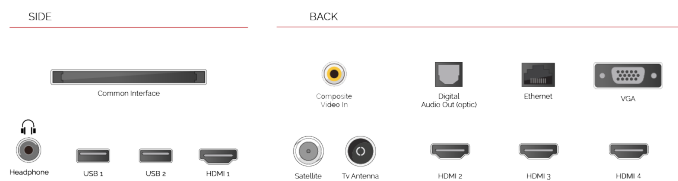

CONNECTIONS

SIZE

DISPLAY

Screen Size (inch / cm)	55" / 139cm
Panel Type	DLED
Resolution	Ultra HD (3840 x 2160)
Brightness	350

SOUND

Dolby Audio™	Yes
Audio Output Power (RMS)	2x10W
Speaker Type	Down Firing
Internal Subwoofer	No
Sound Modes	Music, Movie, Speech, Classic, Flat, User
DTS	Yes
Equalizer	5 band
Onkyo	Sound by Onkyo